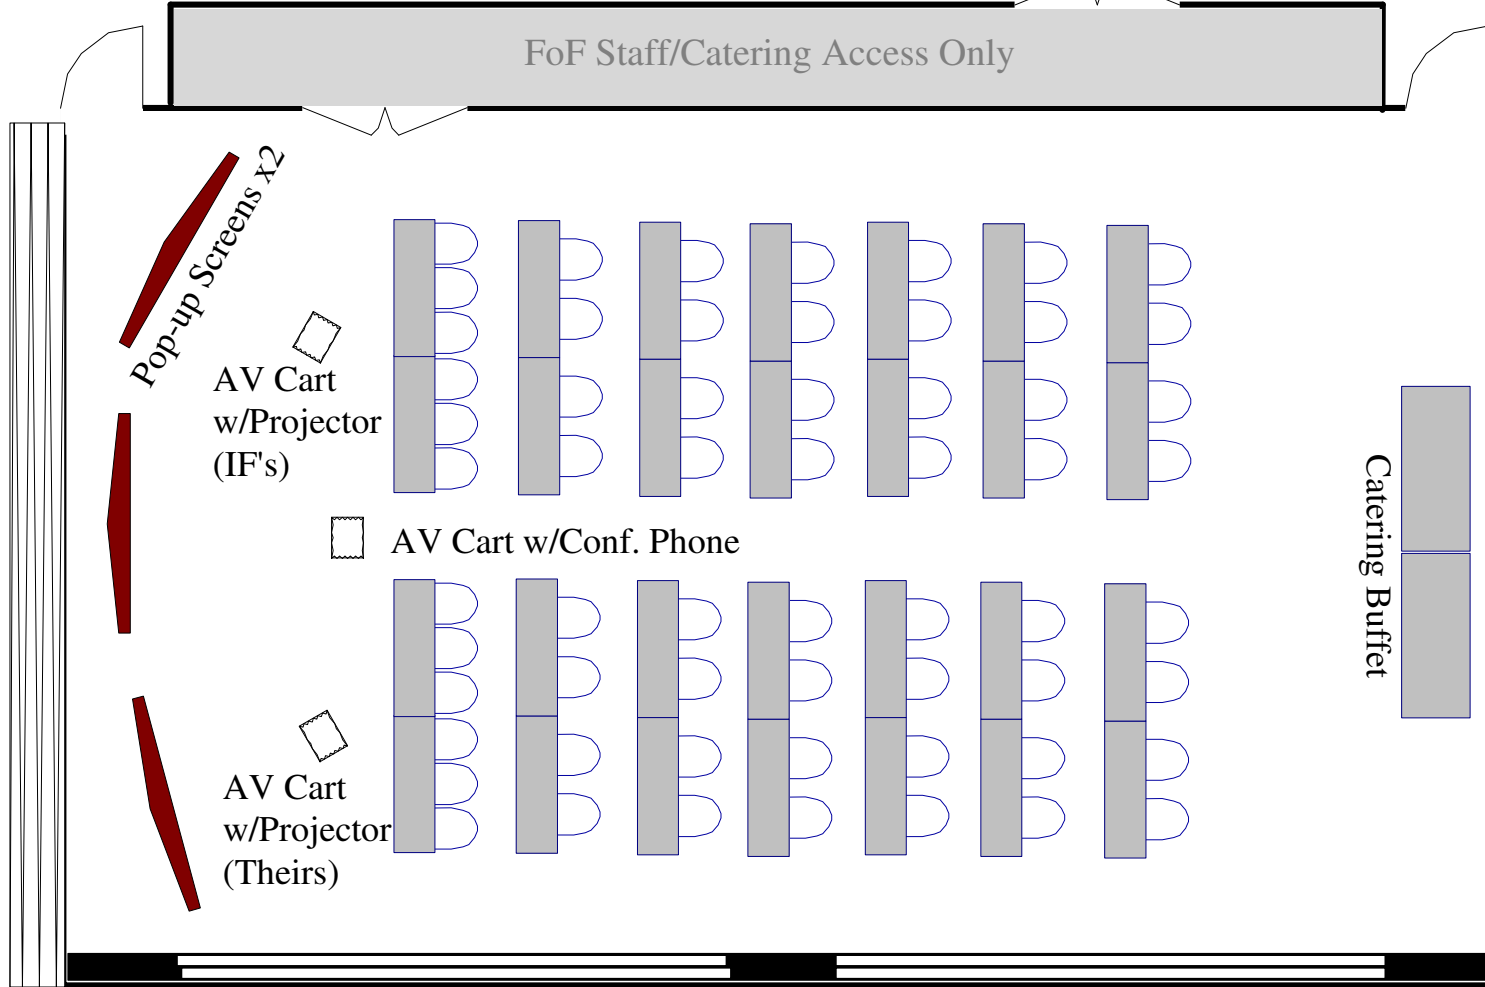

HALLWAY

FoF Staff/Catering Access Only

AFT CABIN

32' x 52'
1651 SQ FT
70 CLASSROOM
90 BANQUET
175 RECEPTION
200 THEATER